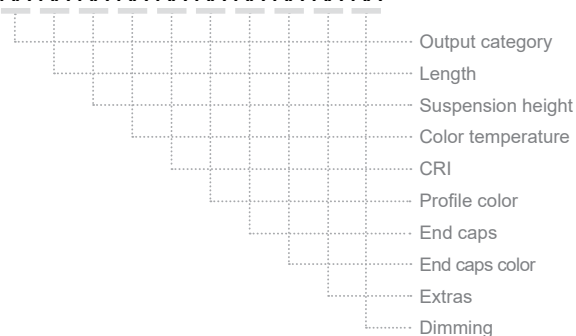

RHINE SUSPENDED 37×60 FLAT

ΠΕΡΙΕΧΟΜΕΝΑ / CONTENTS

DATASHEET	1
PRODUCT CODE GENERATOR	2
LUMEN OUTPUT TABLES	4
MANUAL	5

SKU: S3760F-SPD - XX-XX-XX-XX-XX-XX-XX-XX-XX