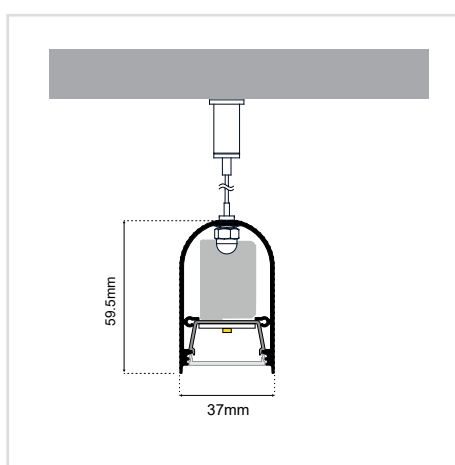

### GENERAL INFORMATION

APPLICATION	Indoor / Suspended
DIRECTION OF MOUNTING	Ceiling
MATERIAL	Extruded aluminium
PCB DETAILS	Zhaga-Compliant Dimensions
DIMENSIONS (W×H)	37 × 60mm
COVER	Click Diffuser Flat
IP RATING	IP20
VOLTAGE	230VAC
LUMEN OUTPUT / W	Up to 195 Lm/W
LIFE TIME	72000 hours
WARRANTY	5 years
ORIGIN	Greece