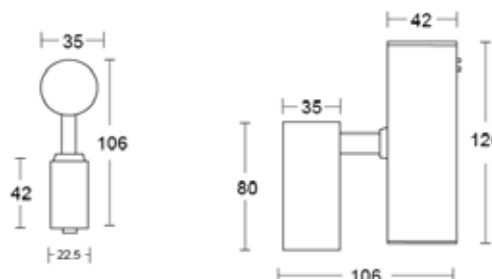

# SPOT35 MAGNETIC MINI 5W 30D RA90 24V

## General information

Application	Indoor / For Magnetic Track
Direction of mounting	Ceiling / Wall
Available colors	Sandy black / Sandy white
Material	Aluminium
Visible dimensions (Ø×W×L)	35 × 80 × 106mm
IP classification	IP20
Life time	30000 hrs
Warranty	3 years
Origin	China

## Illuminant

Output	378Lm
CCT	3000K / 4000K
LED	OSRAM
CRI	Ra90
Wattage	5W
Voltage	24 VDC
Beam angle	30°
Dimmable option	TRIAC, 0/1-10V, DALI

Color	CCT	SKU	
		DALI, Triac, 0/1-10V Dimmable (External driver)	DALI (Internal driver 24VDC)
Sandy black	3000K	≡4010103-025	≡4010103-202
	4000K	≡4010103-087	≡4010103-204
Sandy white	3000K	≡4010103-026	≡4010103-203
	4000K	≡4010103-088	≡4010103-205