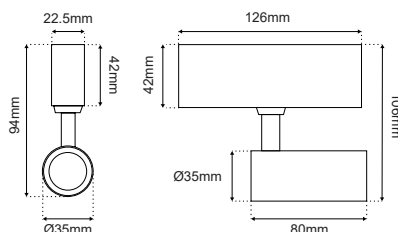

### GENERAL INFORMATION

MATERIAL	Aluminium
APPLICATION	For Magnetic Track
DIRECTION OF MOUNTING	Ceiling / Wall
DIMENSIONS (Ø×L)	35 × 80mm
IP CLASSIFICATION	IP20
LIFE TIME	30000 Hours
WARRANTY	3 Years
ORIGIN	PRC

### ILLUMINANT

WATTAGE	5W
VOLTAGE	24 VDC
OUTPUT	378Lm
CRI	Ra90
LED TYPE	OSRAM
BEAM ANGLE	30D
DIMMABLE	Yes

Color	CCT	SKU	
		DALI, Triac, 0/1-10V Dimmable (External driver)	DALI (Internal driver 24VDC)
Sandy black	2700K	≡4010103-113	≡4010103-260
	3000K	≡4010103-025	≡4010103-202
	4000K	≡4010103-087	≡4010103-204
Sandy white	3000K	≡4010103-026	≡4010103-203
	4000K	≡4010103-088	≡4010103-205