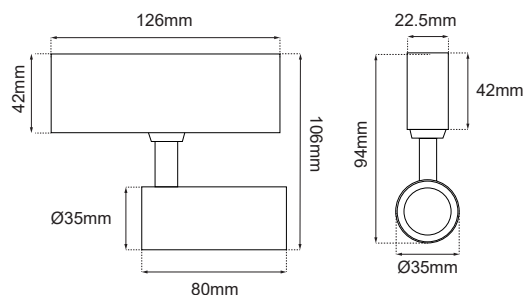

## GENERAL INFORMATION

MATERIAL	Aluminium
APPLICATION	For Magnetic Track
DIRECTION OF MOUNTING	Ceiling / Wall
DIMENSIONS (Ø×L)	35 × 80mm
IP CLASSIFICATION	IP20
LIFE TIME	30000 Hours
WARRANTY	3 Years
ORIGIN	China

## ILLUMINANT

WATTAGE	5W
VOLTAGE	24 VDC
OUTPUT	378Lm
CRI	Ra90
LED TYPE	OSRAM
BEAM ANGLE	30D
DIMMABLE	Yes

Color	CCT	SKU	
		DALI, Triac, 0/1-10V Dimmable (External driver)	DALI (Internal driver 24VDC)
Sandy black	3000K	Ξ4010103-025	Ξ4010103-202
	4000K	Ξ4010103-087	Ξ4010103-204
Sandy white	3000K	Ξ4010103-026	Ξ4010103-203
	4000K	Ξ4010103-088	Ξ4010103-205