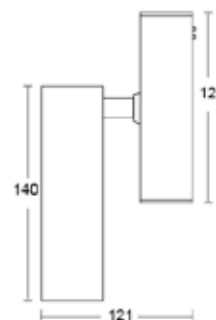

SPOT50 MAGNETIC MINI 10W 36D RA90 24V

General information

Application	Indoor / For Magnetic Track
Direction of mounting	Ceiling / Wall
Available colors	Sandy black / Sandy white
Material	Aluminium
Visible dimensions (Ø×W×L)	50 × 80 × 106mm
IP classification	IP20
Life time	30000 hrs
Warranty	3 years
Origin	China

Illuminant

Output	700Lm
CCT	3000K / 4000K
LED	OSRAM
CRI	Ra90
Wattage	10W
Voltage	24 VDC
Beam angle	36°
Dimmable option	TRIAC, 0/1-10V, DALI

Color	CCT	SKU	
		DALI, Triac, 0/1-10V Dimmable (External driver)	DALI (Internal driver 24VDC)
Sandy black	3000K	≡4010103-028	≡4010103-206
	4000K	≡4010103-089	≡4010103-207
Sandy white	3000K	≡4010103-029	≡4010103-208
	4000K	≡4010103-090	≡4010103-209