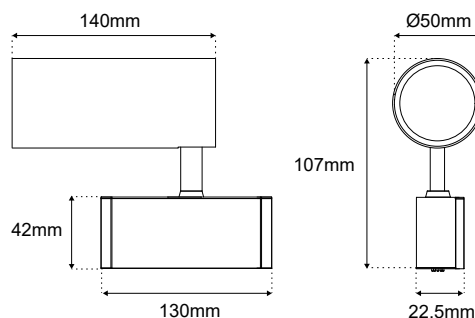

SPOT50 MAGNETIC MINI 10W 36D RA90 24V

GENERAL INFORMATION

MATERIAL	Aluminium
APPLICATION	For Magnetic Track
DIRECTION OF MOUNTING	Ceiling / Wall
DIMENSIONS (Ø×L)	50 × 140mm
IP CLASSIFICATION	IP20
LIFE TIME	30000 Hours
WARRANTY	3 Years
ORIGIN	China

ILLUMINANT

WATTAGE	10W
VOLTAGE	24 VDC
OUTPUT	700Lm
CRI	Ra90
LED TYPE	OSRAM
BEAM ANGLE	36D
DIMMABLE	Yes

Color	CCT	SKU	
		DALI, Triac, 0/1-10V Dimmable (External driver)	DALI (Internal driver 24VDC)
Sandy black	2700K	≡4010103-108	≡4010103-258
	3000K	≡4010103-028	≡4010103-206
	4000K	≡4010103-089	≡4010103-207
Sandy white	2700K	≡4010103-257	≡4010103-259
	3000K	≡4010103-029	≡4010103-208
	4000K	≡4010103-090	≡4010103-209