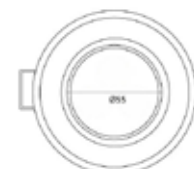

SPOT RECESSED ADJUSTABLE ROUND Φ 90

general information

application	Indoor / Recessed
direction of mounting	Ceiling
ip classification	IP20
material	Aluminium
incl. cable	Included
electric gear	Not included
warranty	3 years
origin	Greece

visible dimensions

Φ xL	90x68mm
-----------	---------

illuminant

lamptype	GU10 / GU5.3
wattage	12W
voltage	230VAC (GU10) / 12V (GU5.3)