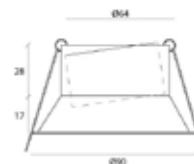

SPOT RECESSED ADJUSTABLE ROUND Φ 90

general information

application	Indoor / Recessed
direction of mounting	Ceiling
ip classification	IP20
material	Aluminium
incl. cable	Included
electric gear	Not included
warranty	3 years
origin	Greece

visible dimensions

Φ xL	90x68mm
-----------	---------

illuminant

lamptype	GU10 / GU5.3
wattage	12W
voltage	230VAC (GU10) / 12V (GU5.3)