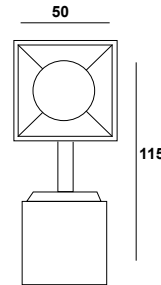

SPOT SQ50 MAGNETIC MINI 10W 36D RA90 24V

General information

Application	Indoor / For Magnetic Track
Direction of mounting	Ceiling / Wall
Available colors	Sandy black / Sandy white
Material	Aluminium
Visible dimensions (L×W×H)	50 × 50 × 140mm
IP classification	IP20
Life time	30000 hrs
Warranty	3 years
Origin	China

Illuminant

Output	600Lm
CCT	3000K / 4000K
LED	OSRAM
CRI	Ra90
Wattage	10W
Voltage	24 VDC
Beam angle	36°
Dimmable option	TRIAC, 0/1-10V, DALI

Color	CCT	SKU	
		DALI, Triac, 0/1-10V Dimmable (External driver)	DALI (Internal driver 24VDC)
Sandy black	3000K	≡4010103-091	≡4010103-210
	4000K	≡4010103-092	≡4010103-211
Sandy white	3000K	≡4010103-093	≡4010103-212
	4000K	≡4010103-094	≡4010103-213