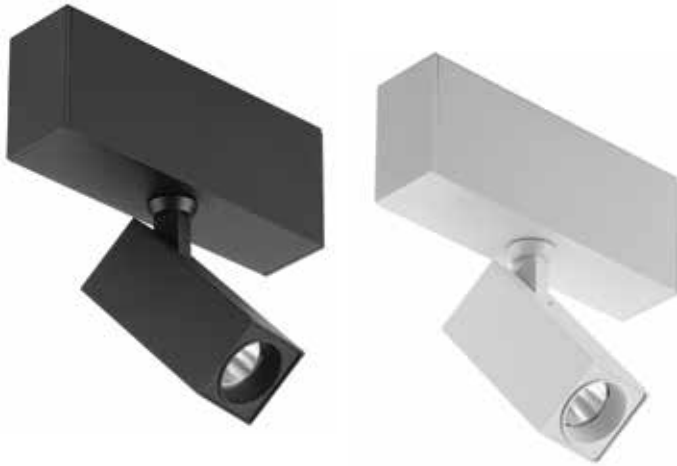

SPOT SQ50 MAGNETIC MINI 10W 36D RA90 24V

General information

Application	Indoor / For Magnetic Track
Direction of mounting	Ceiling / Wall
Available colors	Sandy black / Sandy white
Material	Aluminium
Visible dimensions (L×W×H)	50 × 50 × 140mm
IP classification	IP20
Life time	30000 hrs
Warranty	3 years
Origin	China

Illuminant

Output	600Lm
CCT	3000K / 4000K
LED	OSRAM
CRI	Ra90
Wattage	10W
Voltage	24 VDC
Beam angle	36°
Dimmable option	TRIAC, 0/1-10V, DALI

Color	CCT	SKU	
		DALI, Triac, 0/1-10V Dimmable (External driver)	DALI (Internal driver 24VDC)
Sandy black	3000K	≡4010103-091	≡4010103-210
	4000K	≡4010103-092	≡4010103-211
Sandy white	3000K	≡4010103-093	≡4010103-212
	4000K	≡4010103-094	≡4010103-213