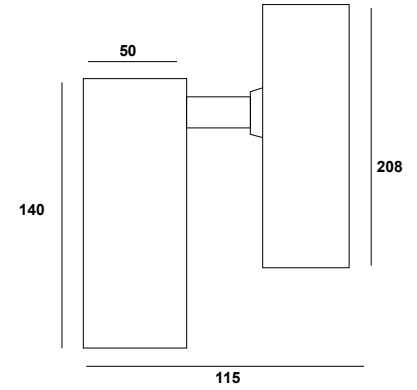

SPOT SQ50 MAGNETIC MINI 10W 36D RA90 24V

General information

Application	Indoor / For Magnetic Track
Direction of mounting	Ceiling / Wall
Available colors	Sandy black / Sandy white
Material	Aluminium
Visible dimensions (L×W×H)	50 × 50 × 140mm
IP classification	IP20
Life time	30000 hrs
Warranty	3 years
Origin	China

Illuminant

Output	600Lm
CCT	3000K / 4000K
LED	OSRAM
CRI	Ra90
Wattage	10W
Voltage	24 VDC
Beam angle	36°
Dimmable option	TRIAC, 0/1-10V, DALI

Color	CCT	SKU	
		DALI, Triac, 0/1-10V Dimmable (External driver)	DALI (Internal driver 24VDC)
Sandy black	3000K	≡4010103-091	≡4010103-210
	4000K	≡4010103-092	≡4010103-211
Sandy white	3000K	≡4010103-093	≡4010103-212
	4000K	≡4010103-094	≡4010103-213