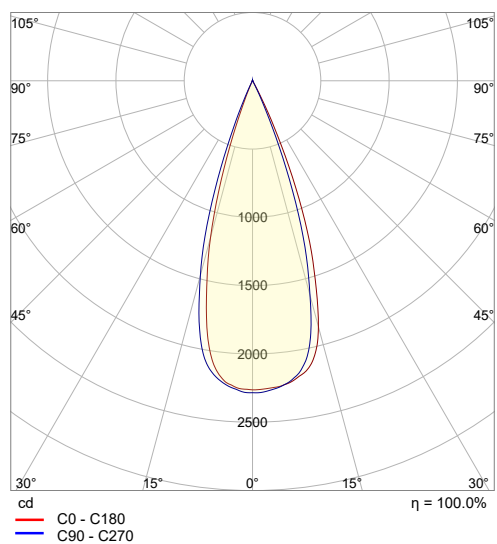

SPOT SQ50 MAGNETIC MINI

10W 36D RA90 24V

GENERAL INFORMATION

MATERIAL	Aluminium
APPLICATION	For Magnetic Track
DIRECTION OF MOUNTING	Ceiling / Wall
DIMENSIONS (L×W×H)	53 × 53 × 140 mm
IP CLASSIFICATION	IP20
LIFE TIME	30000 Hours
WARRANTY	3 Years
ORIGIN	PRC

ILLUMINANT

WATTAGE	10W
VOLTAGE	24 VDC
OUTPUT	725 lm
CRI	Ra90
LED TYPE	Cree
BEAM ANGLE	36D
DIMMABLE	Yes

COLOR	CCT	SKU	
		DALI, Triac, 0/1-10V Dimmable (External driver)	DALI (Internal driver 24VDC)
Sandy black	3000K	≡4010103-091	≡4010103-210
	4000K	≡4010103-092	≡4010103-211
Sandy white	3000K	≡4010103-093	≡4010103-212
	4000K	≡4010103-094	≡4010103-213

SPOT SQ50 MAGNETIC MINI

10W 36D RA90 24V

POLAR LIGHT DISTRIBUTION DIAGRAM

LINEAR INTENSITY DISTRIBUTION