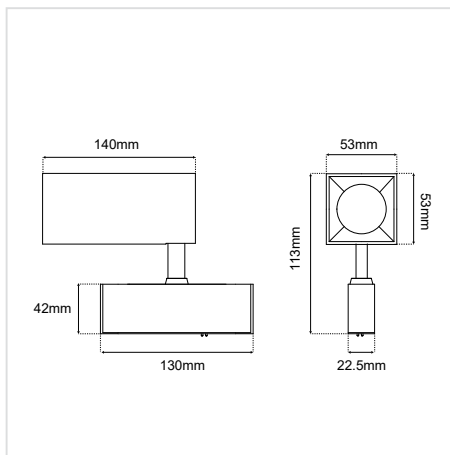

SPOT SQ50 MAGNETIC MINI

10W 36D RA90 24V

GENERAL INFORMATION

MATERIAL	Aluminium
APPLICATION	For Magnetic Track
DIRECTION OF MOUNTING	Ceiling / Wall
DIMENSIONS (L×W×H)	53 × 53 × 140 mm
IP CLASSIFICATION	IP20
LIFE TIME	30000 Hours
WARRANTY	3 Years
ORIGIN	PRC

ILLUMINANT

WATTAGE	10W
VOLTAGE	24 VDC
OUTPUT	725 lm
CRI	Ra90
LED TYPE	Cree
BEAM ANGLE	36D
DIMMABLE	Yes

COLOR	CCT	SKU	
		DALI, Triac, 0/1-10V Dimmable (External driver)	DALI (Internal driver 24VDC)
Sandy black	3000K	≡4010103-091	≡4010103-210
	4000K	≡4010103-092	≡4010103-211
Sandy white	3000K	≡4010103-093	≡4010103-212
	4000K	≡4010103-094	≡4010103-213

SPOT SQ50 MAGNETIC MINI

10W 36D RA90 24V

POLAR LIGHT DISTRIBUTION DIAGRAM

LINEAR INTENSITY DISTRIBUTION