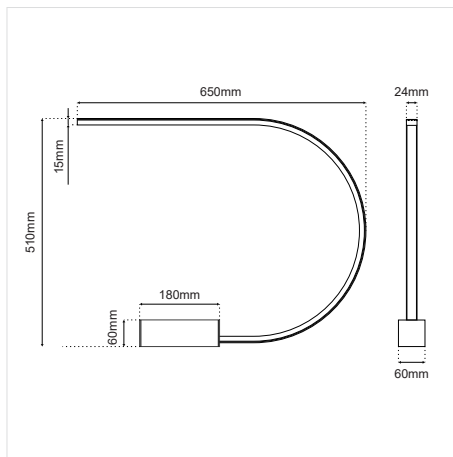

TABLE LIGHT GIZA BEND

SKU: **TLGIB-XX-XX-XX-XX-XX**

Profile color
Base color
Wattage
CCT
Dimmable

GENERAL INFORMATION

APPLICATION	Indoor
DIRECTION OF MOUNTING	Surface
DIMENSIONS (W×H×L)	60 × 510 × 650 mm
INCL. CABLE	Yes
VOLTAGE	230VAC
LIFE TIME	50000 hours
WARRANTY	5 years
ORIGIN	Greece

Profile color	Base color	Wattage*	CCT*	Output	CRI	Dimmable*
Anodised (AN)	Anodised (AN)	17W (17W)	2700K (27K)	1344 Lm	Ra90	Dim (D)
Black (BL)	Black (BL)		3000K (30K)	1512 Lm		No Dim (L)
White (WH)	White (WH)		4000K (40K)	1680 Lm		
Graphite (GF)	Graphite (GF)		6000K (60K)	1848 Lm		
RAL colors (RL)	RAL colors (RL)	25W (25W)	3000K (30K)	4032 Lm	Ra80	
Patina (PT)	Patina (PT)		4000K (40K)	4208 Lm		
			6500K (65K)	4208 Lm		