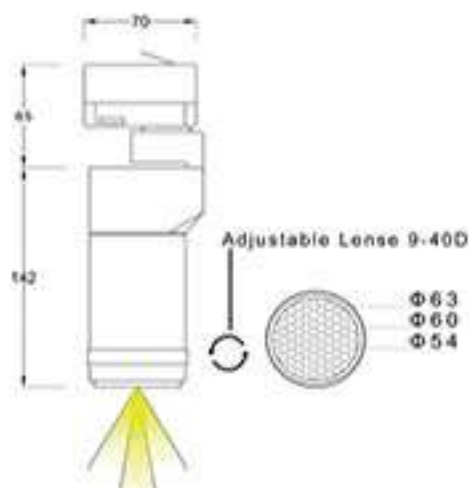

VISION R40 14W 9-40D 240VAC 2700K ALU WH

Το VISION εντυπωσιάζει με την τεχνική του ποιότητα και φινιρίσμα, κατασκευάζεται με μηχανική κατεργασία και χρησιμοποιεί την τελευταία τεχνολογία LED. Εγκατεστημένο από μόνο του ή σε ομάδες, αυτό το φωτιστικό είναι μια ελκυστική λύση για πολλές εφαρμογές εσωτερικού ή εξωτερικού φωτισμού

The VISION impresses with its technical quality and finish, it is manufactured by machining process and uses the latest technology of LED. Installed by itself or in groups, this luminary is an attractive solution for many indoor or outdoor lighting applications.

code	00050103-001
product name	VISION R40 14W 9-40D 240VAC 2700K ALU WH
available led colors	WHITE
general information	
application	TRACK LIGHT
ip classification	IP20
material	ALUMINIUM
electric gear	YES
life time	50.000h
weight	518gr
origin	GREECE
visible dimensions	
$\Phi \times H$	$\Phi 60,5 \times H 207$
illuminant	
output	1500Lm
CCT	2700K
CRI	90
lamptype	LED
wattage	14W
Lense	9-40D
Optical Efficiency %	93%
Energy efficiency	A+
Voltage	230VAC
Connection Type	PARALLEL
Dimmable Option	NO