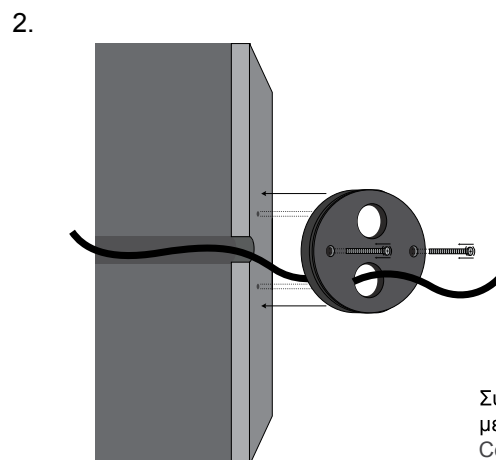

WALL 12 O'CLOCK

ΠΕΡΙΕΧΟΜΕΝΑ / CONTENT

datasheet	1
manual	2

ΚΩΔΙΚΟΣ / CODE

12CLC- XXX XX XX XXX XX XX XX X

- height
- rosette placement
- color
- CCT
- CRI (for RGB, skip CRI code)
- voltage
- IP
- dimmable

WALL 12 O'CLOCK (12CLC-) / Datasheet

general information

application	Indoor / Wall Mounted
material	Aluminium
led type	LED
life time	50.000 hrs
warranty	3-5 years
origin	Made in Greece

height	wattage	rosette placement	color	CCT	CRI	Voltage	IP	Dimmable
850mm (085)	6W	In the middle (R1)	Black (BL)	2700K (27K)	Ra80 (80)	12VDC (V1)	IP20 (20)	Yes (D)
1200mm (120)	11W	2/3 of profile (R2)	White (WH)	3000K (30K)	Ra90 (90)	24VDC (V2)	IP44 (44)	Please get the corresponding Controllers / Dimmers from our wide range of products.
1500mm (150)	14W	Bottom (R3)	Anodised (AN)	4000K (40K)	Ra95 (95)	230VAC (V3)	IP54 (54)	
1800mm (180)	16W	Other (R)	RAL colors (RL)	5000K (50K)				
			Nickel plating (NK)	6000K (60K)				
			No color (L)	(R) / (G) / (B) / (AM)				

WALL 12 O'CLOCK / Manual

*5 yrs upon request

dimmable

50.000hr

4. Εφαρμογή στον τοίχο /
Application on the wall

Εφαρμόστε το φωτιστικό στην τοποθετημένη
βάση και βιδώστε το πάνω της με δεξιόστροφη
περιστροφή μέχρι να σταθεροποιηθεί. /
Apply the lamp to the mounted base and
tighten it with a clockwise rotation until
it is firmly stabilized on the base.