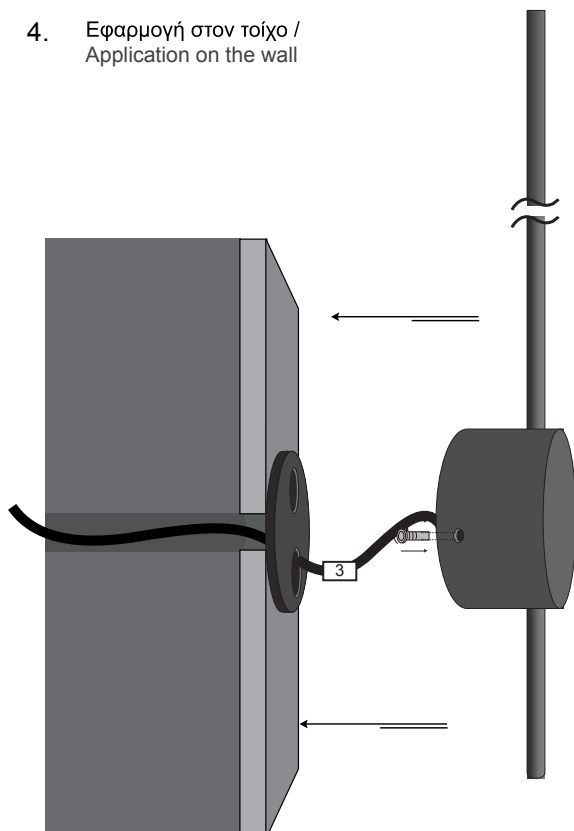

WALL 12 O'CLOCK

ΠΕΡΙΕΧΟΜΕΝΑ / CONTENT

datasheet	1
manual	2

ΚΩΔΙΚΟΣ / CODE

12CLC- XXX XX XX XXX XX XX XX X

- height
- rosette placement
- color
- CCT
- CRI (for RGB, skip CRI code)
- voltage
- IP
- dimmable

WALL 12 O'CLOCK (12CLC-) / Datasheet

general information

application	Indoor / Wall Mounted
material	Aluminium
led type	LED
life time	50.000 hrs
warranty	3-5 years
origin	Made in Greece

height	wattage	rosette placement	color	CCT	CRI	Voltage	IP	Dimmable
850mm (085)	6W	In the middle (R1)	Black (BL)	2700K (27K)	Ra80 (80)	12VDC (V1)	IP20 (20)	Yes (D)
1200mm (120)	11W	2/3 of profile (R2)	White (WH)	3000K (30K)	Ra90 (90)	24VDC (V2)	IP44 (44)	Please get the corresponding Controllers / Dimmers from our wide range of products.
1500mm (150)	14W	Bottom (R3)	Anodised (AN)	4000K (40K)	Ra95 (95)	230VAC (V3)	IP54 (54)	
1800mm (180)	16W	Other (R)	RAL colors (RL)	5000K (50K)				
			Nickel plating (NK)	6000K (60K)				
			No color (L)	(R) / (G) / (B) / (AM)				

Δημιουργία Κωδικού προϊόντος / Product Code generator

12CLC - height - rosette placement - color - CCT - CRI - IP - dimmable)

(ex. 12CLC-085-R3-BL-30K-80-V3-20-D for WALL12 O'CLOCK Bottom Rosette 850mm 6W Black 3000K Ra80 230VAC IP20 dimmable)

WALL 12 O'CLOCK / Manual

*5 yrs upon request

dimmable

50.000hr

4. Εφαρμογή στον τοίχο /
Application on the wall

Εφαρμόστε το φωτιστικό στην τοποθετημένη
βάση και βιδώστε το πάνω της με δεξιόστροφη
περιστροφή μέχρι να σταθεροποιηθεί. /
Apply the lamp to the mounted base and
tighten it with a clockwise rotation until
it is firmly stabilized on the base.