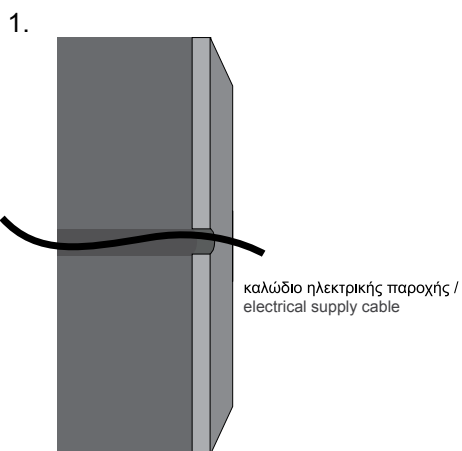

WALL 12 O'CLOCK (12CLC-) / Datasheet

general information

application	Indoor / Wall Mounted
material	Aluminium
led type	LED
life time	50.000 hrs
warranty	3-5 years
origin	Made in Greece

height	wattage	rosette placement	color	CCT	CRI	Voltage	IP	Dimmable
850mm (085)	6W	In the middle (R1)	Black (BL)	2700K (27K)	Ra80 (80)	12VDC (V1)	IP20 (20)	Yes (D)
1200mm (120)	11W	2/3 of profile (R2)	White (WH)	3000K (30K)	Ra90 (90)	24VDC (V2)	IP44 (44)	Please get the corresponding Controllers / Dimmers from our wide range of products.
1500mm (150)	14W	Bottom (R3)	Anodised (AN)	4000K (40K)	Ra95 (95)	230VAC (V3)	IP54 (54)	
1800mm (180)	16W	Other (R)	RAL colors (RL)	5000K (50K)				
			Nickel plating (NK)	6000K (60K)				
			No color (L)	(R) / (G) / (B) / (AM)				

WALL 12 O'CLOCK / Manual

*5 yrs upon request

dimmable

50.000hr

4. Εφαρμογή στον τοίχο /
Application on the wall

Εφαρμόστε το φωτιστικό στην τοποθετημένη
βάση και βιδώστε το πάνω της με δεξιόστροφη
περιστροφή μέχρι να σταθεροποιηθεί. /
Apply the lamp to the mounted base and
tighten it with a clockwise rotation until
it is firmly stabilized on the base.