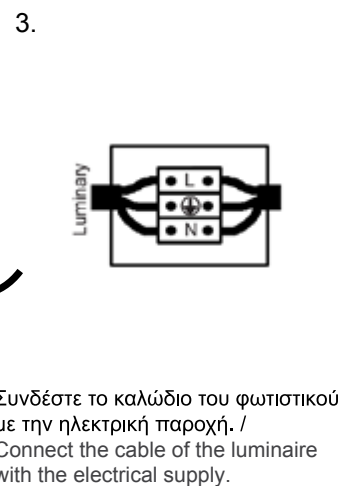

WALL 12 O'CLOCK

ΠΕΡΙΕΧΟΜΕΝΑ / CONTENT

datasheet	1
manual	2

ΚΩΔΙΚΟΣ / CODE

12CLC- XXX XX XX XXX XX XX XX X

- height
- rosette placement
- color
- CCT
- CRI (for RGB, skip CRI code)
- voltage
- IP
- dimmable

WALL 12 O'CLOCK (12CLC-) / Datasheet

general information

application	Indoor / Wall Mounted
material	Aluminium
led type	LED
life time	50.000 hrs
warranty	3-5 years
origin	Made in Greece

height	wattage	rosette placement	color	CCT	CRI	Voltage	IP	Dimmable
850mm (085)	6W	In the middle (R1)	Black (BL)	2700K (27K)	Ra80 (80)	12VDC (V1)	IP20 (20)	Yes (D)
1200mm (120)	11W	2/3 of profile (R2)	White (WH)	3000K (30K)	Ra90 (90)	24VDC (V2)	IP44 (44)	Please get the corresponding Controllers / Dimmers from our wide range of products.
1500mm (150)	14W	Bottom (R3)	Anodised (AN)	4000K (40K)	Ra95 (95)	230VAC (V3)	IP54 (54)	
1800mm (180)	16W	Other (R)	RAL colors (RL)	5000K (50K)				
			Nickel plating (NK)	6000K (60K)				
			No color (L)	(R) / (G) / (B) / (AM)				

Δημιουργία Κωδικού προϊόντος / Product Code generator

12CLC - height - rosette placement - color - CCT - CRI - IP - dimmable)

(ex. 12CLC-085-R3-BL-30K-80-V3-20-D for WALL12 O'CLOCK Bottom Rosette 850mm 6W Black 3000K Ra80 230VAC IP20 dimmable)

WALL 12 O'CLOCK / Manual

*5 yrs upon request

dimmable

50.000hr

4. Εφαρμογή στον τοίχο /
Application on the wall

Εφαρμόστε το φωτιστικό στην τοποθετημένη
βάση και βιδώστε το πάνω της με δεξιόστροφη
περιστροφή μέχρι να σταθεροποιηθεί. /
Apply the lamp to the mounted base and
tighten it with a clockwise rotation until
it is firmly stabilized on the base.