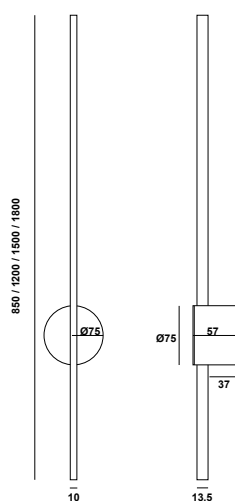

WALL 12 O'CLOCK

ΠΕΡΙΕΧΟΜΕΝΑ / CONTENT

datasheet	1
manual	2

ΚΩΔΙΚΟΣ / CODE

12CLC- XXX XX XX XXX XX XX XX X

- height
- rosette placement
- color
- CCT
- CRI (for RGB, skip CRI code)
- voltage
- IP
- dimmable

WALL 12 O'CLOCK (12CLC-) / Datasheet

general information

application	Indoor / Wall Mounted
material	Aluminium
led type	LED
life time	50.000 hrs
warranty	3-5 years
origin	Made in Greece

height	wattage	rosette placement	color	CCT	CRI	Voltage	IP	Dimmable
850mm (085)	6W	In the middle (R1)	Black (BL)	2700K (27K)	Ra80 (80)	12VDC (V1)	IP20 (20)	Yes (D)
1200mm (120)	11W	2/3 of profile (R2)	White (WH)	3000K (30K)	Ra90 (90)	24VDC (V2)	IP44 (44)	Please get the corresponding Controllers / Dimmers from our wide range of products.
1500mm (150)	14W	Bottom (R3)	Anodised (AN)	4000K (40K)	Ra95 (95)	230VAC (V3)	IP54 (54)	
1800mm (180)	16W	Other (R)	RAL colors (RL)	5000K (50K)				
			Nickel plating (NK)	6000K (60K)				
			No color (L)	(R) / (G) / (B) / (AM)				

Δημιουργία Κωδικού προϊόντος / Product Code generator

12CLC - height - rosette placement - color - CCT - CRI - IP - dimmable)

(ex. 12CLC-085-R3-BL-30K-80-V3-20-D for WALL12 O'CLOCK Bottom Rosette 850mm 6W Black 3000K Ra80 230VAC IP20 dimmable)