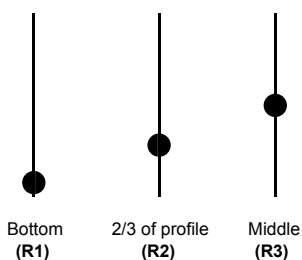

WALL 12 O'CLOCK

ΠΕΡΙΕΧΟΜΕΝΑ / CONTENT

datasheet	1
manual	2

ΚΩΔΙΚΟΣ / CODE

12CLC- XXX XX XX XXX XX XX XX X

- height
- rosette placement
- color
- CCT
- CRI (for RGB, skip CRI code)
- voltage
- IP
- dimmable

WALL 12 O'CLOCK (12CLC-) / Datasheet

general information

application	Indoor / Wall Mounted
material	Aluminium
led type	LED
life time	50.000 hrs
warranty	3-5 years
origin	Made in Greece

height	wattage	rosette placement	color	CCT	CRI	Voltage	IP	Dimmable
850mm (085)	6W	In the middle (R1)	Black (BL)	2700K (27K)	Ra80 (80)	12VDC (V1)	IP20 (20)	Yes (D)
1200mm (120)	11W	2/3 of profile (R2)	White (WH)	3000K (30K)	Ra90 (90)	24VDC (V2)	IP44 (44)	Please get the corresponding Controllers / Dimmers from our wide range of products.
1500mm (150)	14W	Bottom (R3)	Anodised (AN)	4000K (40K)	Ra95 (95)	230VAC (V3)	IP54 (54)	
1800mm (180)	16W	Other (R)	RAL colors (RL)	5000K (50K)				
			Nickel plating (NK)	6000K (60K)				
			No color (L)	(R) / (G) / (B) / (AM)				