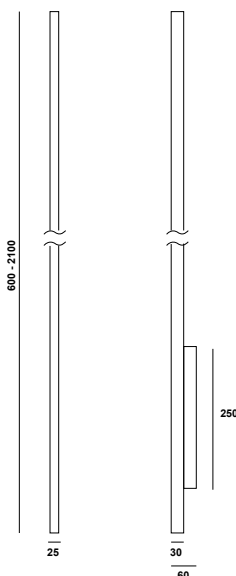

## ΚΩΔΙΚΟΣ / CODE

WALL- XXX XX XX XXX XX XX XX X

- height
- wattage
- color
- CCT
- CRI (for RGB, skip CRI code)
- voltage
- IP
- dimmable

## WALL 30x25 (WALL-) / Datasheet

## general information

application	Indoor / Wall Mounted
material	Aluminium
led type	LED
life time	50.000 hrs
warranty	3-5 years
origin	Made in Greece

height	wattage	
600mm (060)	6W	11W
900mm (090)	8W	16W
1200mm (120)	11W	22W
1500mm (150)	14W	28W
1800mm (180)	16W	32W
2100mm (210)	19W	38W