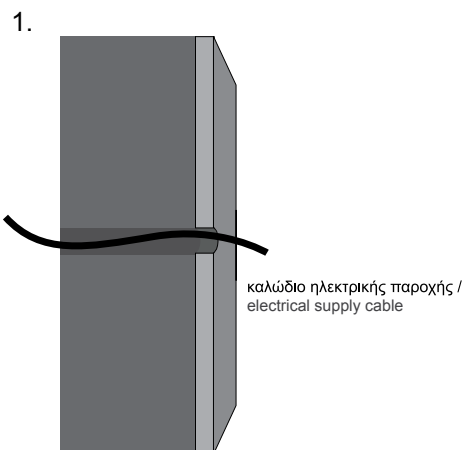

*5 yrs upon request