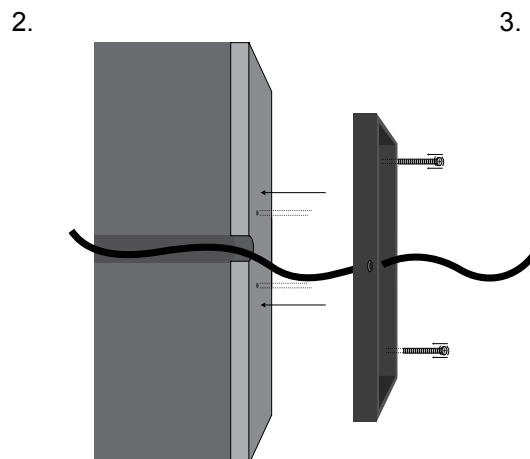

*5 yrs upon request