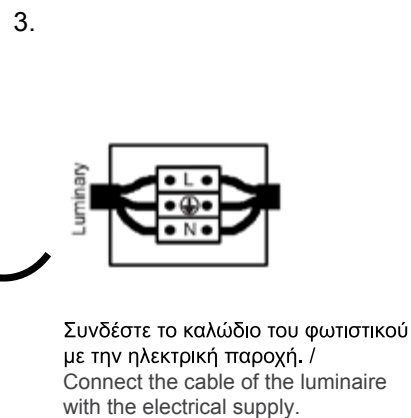

*5 yrs upon request