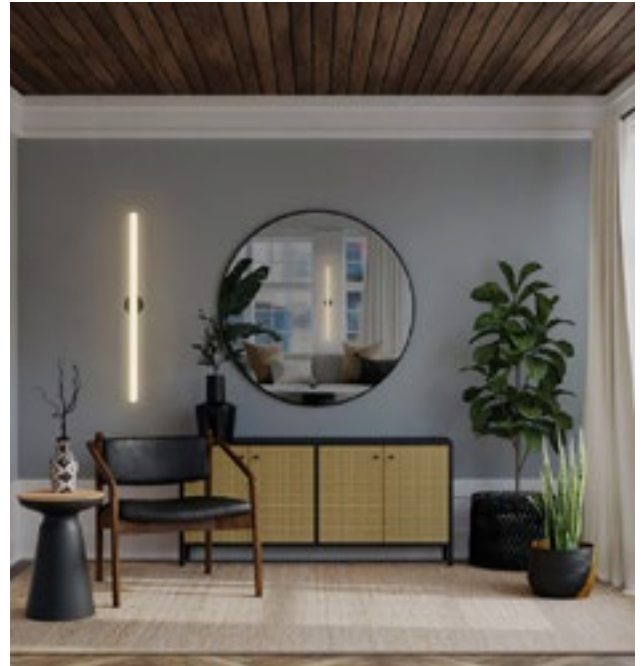

WALL JAZ

SKU: **WRD25** - XX-XX-XX-XX-XX

GENERAL INFORMATION

APPLICATION Indoor / Surface mounted

DIRECTION OF MOUNTING Wall

MATERIAL Aluminium

IP CLASSIFICATION IP20

VOLTAGE 24VDC