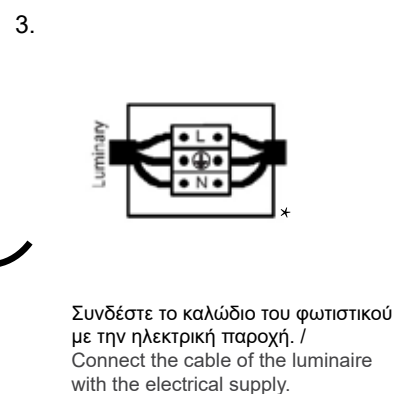

WALL LIGHT 12W / Manual

1. ΠΡΟΕΤΟΙΜΑΣΙΑ ΓΙΑ ΕΦΑΡΜΟΓΗ ΣΤΟΝ ΤΟΙΧΟ / PREPARATION FOR WALL APPLICATION
2. ΤΟΠΟΘΕΤΗΣΗ ΒΑΣΗΣ ΣΤΟΝ ΤΟΙΧΟ / APPLICATION OF BASE ON WALL
3. ΚΑΝΕΤΕ ΤΗΝ ΗΛΕΚΤΡΙΚΗ ΣΥΝΔΕΣΗ / MAKE THE ELECTRICAL CONNECTION
4. ΤΟΠΟΘΕΤΗΣΗ ΤΟΥ ΦΩΤΙΣΤΙΚΟΥ / PLACE THE LUMINAIRE