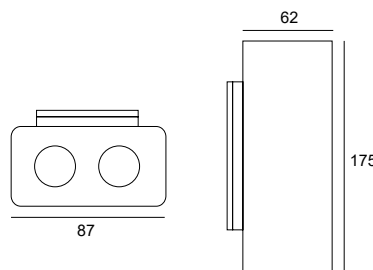

### General information

Application	Indoor / Outdoor
Direction of mounting	Ceiling / Wall / Ground
LED	Cree / Osram
Wattage	12W
IP protection	IP67
Life time	50000 hrs
Warranty	3-5 years (*5 years upon request)
Origin	Greece
Visible dimensions (W×H×L)	50 × 50 × 50 mm