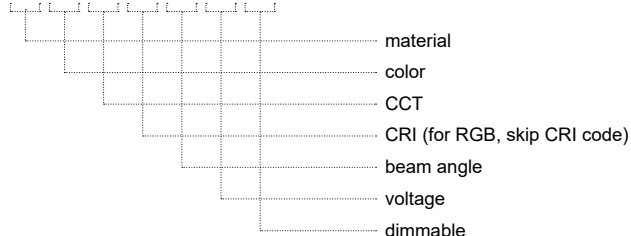

WALL LIGHT 12W

ΠΕΡΙΕΧΟΜΕΝΑ / CONTENTS

datasheet	1
manual	2

ΚΩΔΙΚΟΣ / CODE

WL175-XX-XX-XX-XX-XX-XX-XX