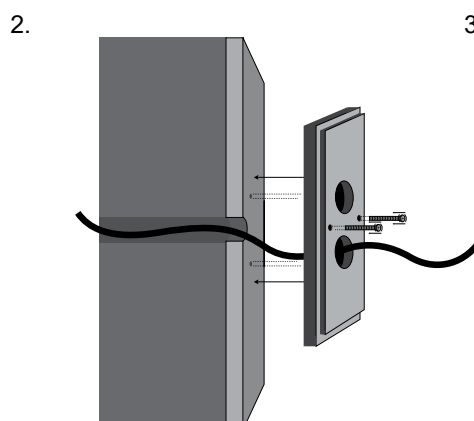

WALL LIGHT 12W / Manual

1. ΠΡΟΕΤΟΙΜΑΣΙΑ ΓΙΑ ΕΦΑΡΜΟΓΗ ΣΤΟΝ ΤΟΙΧΟ / PREPARATION FOR WALL APPLICATION
2. ΤΟΠΟΘΕΤΗΣΗ ΒΑΣΗΣ ΣΤΟΝ ΤΟΙΧΟ / APPLICATION OF BASE ON WALL
3. ΚΑΝΕΤΕ ΤΗΝ ΗΛΕΚΤΡΙΚΗ ΣΥΝΔΕΣΗ / MAKE THE ELECTRICAL CONNECTION
4. ΤΟΠΟΘΕΤΗΣΗ ΤΟΥ ΦΩΤΙΣΤΙΚΟΥ / PLACE THE LUMINAIRE