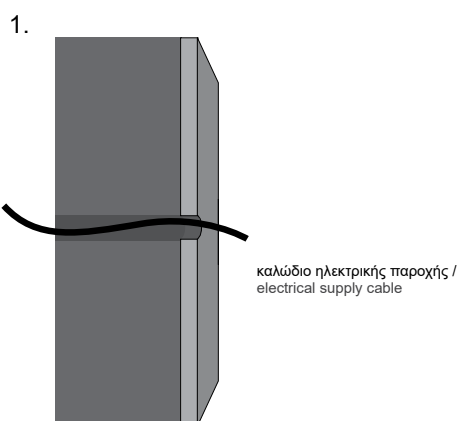

WALL LIGHT 12W / Manual

1. ΠΡΟΕΤΟΙΜΑΣΙΑ ΓΙΑ ΕΦΑΡΜΟΓΗ ΣΤΟΝ ΤΟΙΧΟ / PREPARATION FOR WALL APPLICATION
2. ΤΟΠΟΘΕΤΗΣΗ ΒΑΣΗΣ ΣΤΟΝ ΤΟΙΧΟ / APPLICATION OF BASE ON WALL
3. ΚΑΝΕΤΕ ΤΗΝ ΗΛΕΚΤΡΙΚΗ ΣΥΝΔΕΣΗ / MAKE THE ELECTRICAL CONNECTION
4. ΤΟΠΟΘΕΤΗΣΗ ΤΟΥ ΦΩΤΙΣΤΙΚΟΥ / PLACE THE LUMINAIRE