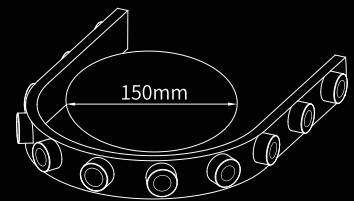

BARISLIGHT

WALLWASH 48L 24V 20x45° 18W IP65

Using optical grade environmental protection silicone material, **salt resistance, acid and alkali corrosion resistance, flame retardant, UV resistance.**

The **free bending structure design** can perfectly fit the outdoor curved surface of various arcs to achieve the effect of wall washing.

Integrated extrusion molding process, waterproof grade up to **IP65**.

general information

application	Outdoor / Surface mounted
material	Silicone
IP Protection	IP65
wattage	18W
LED Qty/m	48 Led/m
cutting length	125mm
working temperture	-25°C ~ +45°C
working hours	50.000 hrs

code	beam angle	wattage	CCT	lumen	voltage
T2010805-028	20x45°	18W	3000K	1915Lm	24V
T2010805-029			4000K	2167Lm	