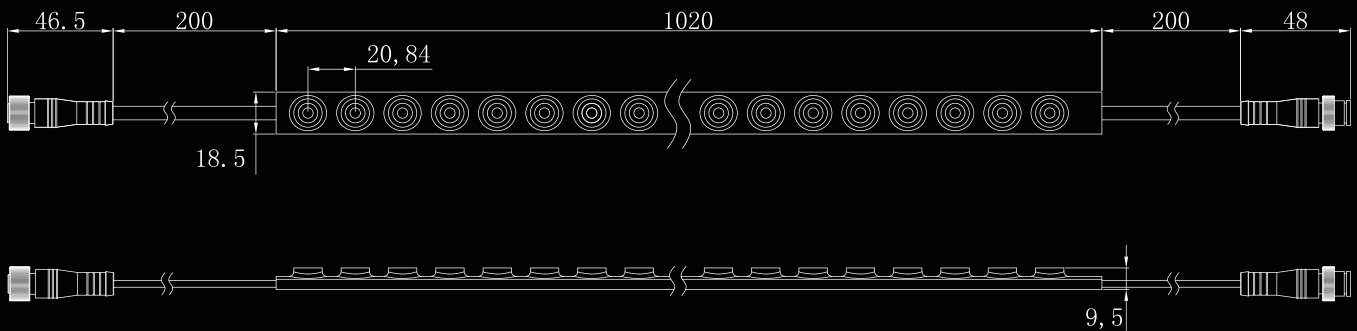

BARISLIGHT

WALLWASH 48L 24V 20x45° 18W IP65

Using optical grade environmental protection silicone material, **salt resistance, acid and alkali corrosion resistance, flame retardant, UV resistance.**

The **free bending structure design** can perfectly fit the outdoor curved surface of various arcs to achieve the effect of wall washing.

Integrated extrusion molding process, waterproof grade up to **IP65**.

general information

application	Outdoor / Surface mounted
material	Silicone
IP Protection	IP65
wattage	18W
LED Qty/m	48 Led/m
cutting length	125mm
working temperture	-25°C ~ +45°C
working hours	50.000 hrs

code	beam angle	wattage	CCT	lumen	voltage
T2010805-028	20x45°	18W	3000K	1915Lm	24V
T2010805-029			4000K	2167Lm	