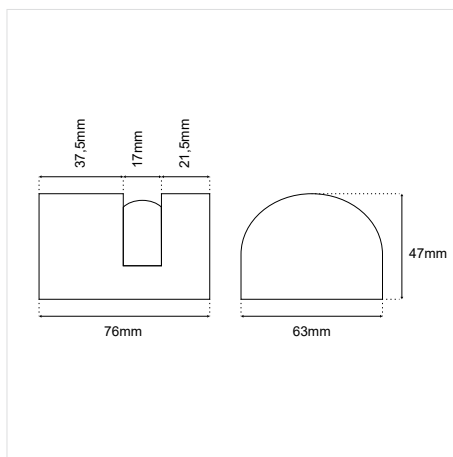

# WINDOW 75×62mm 160D IP65

## GENERAL INFORMATION

|                            |                           |
|----------------------------|---------------------------|
| APPLICATION                | Outdoor / Surface mounted |
| DIRECTION OF MOUNTING      | Wall                      |
| VISIBLE DIMENSIONS (W×H×L) | Ø63 × 76 × 47 mm          |
| MATERIAL                   | Aluminium                 |
| AVAILABLE COLORS           | Black / RAL colors        |
| IP RATING                  | IP65                      |
| IK RATING                  | IK05                      |
| INCL. CABLE                | Yes                       |
| ELECTRIC GEAR              | Not included              |
| LIFE TIME                  | 50000 hours               |
| WARRANTY                   | 5 years                   |
| ORIGIN                     | PRC                       |