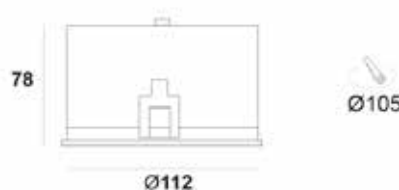

ZEUS R112

ΚΩΔΙΚΟΣ / CODE

general information

application	Indoor / Recessed
direction of mounting	Ceiling
ip classification	IP20
material	Aluminium
incl. cable	Yes
electric gear	Not included
life time	50.000 hrs
warranty	3 years
origin	China

visible dimensions

ØxL	112 x 78 mm
-----	-------------

illuminant

CRI	90
beam angle	36°
led type	COB
wattage	25W
voltage	230VAC
dimnable option	Yes

color	CCT	Dimmable
Black (BL)	3000K (1917Lm) (30K)	Yes (D)
White (WH)	4000K (40K)	No (L)
RAL colors (RL)		